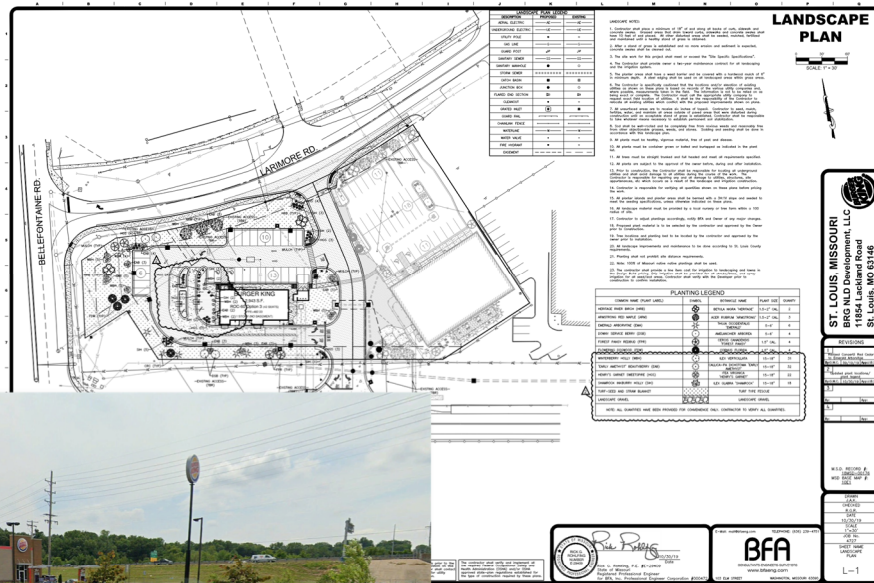

GENERAL LANDSCAPING COMMERCIAL

BFA routinely creates Landscaping Plans in-house for small commercial developments. BFA's designs and plant selection are based on site aesthetics, functionality, curb appeal, and plant hardiness for the specific application. For larger developments, or more intensive landscaped areas, BFA has excellent relationships with qualified Landscape Architect subconsultants. Landscape Technologies and Gateway Design Studio, LLC both work closely with BFA to incorporate detailed civil design plans with attractive and sustainable plantings, vegetation, and landscape features ranging from commercial properties, parks, and bioretention basins.

Commercial Clients

TAUC

Lion's Choice

Burger King

Exit 11

Aldi

Taco Bell

Starbucks

7Brew

Take 5

Popeyes

General Landscaping - Commercial

BFA